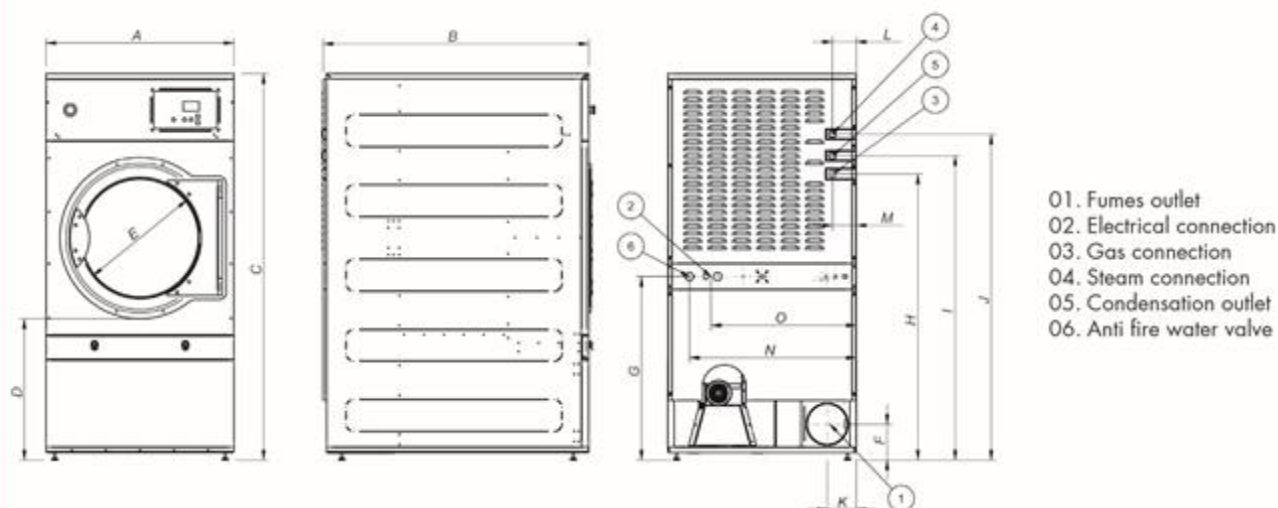

TECHNICAL DATA	UNIT.	DD23 GOLD	
<b>CAPACITY</b>			
Capacity 1/18	Kg	26	
Capacity 1/20	Kg	23	
Hourly Output GOLD	Kg/h	60	
Evaporation capacity GOLD	l/h	35,1	
<b>DRUM</b>			
Ø Drum	mm	855	
Ø Door	mm	574	
Door center height	mm	1030	
Load hole bottom height	mm	743	
Drum length	mm	800	
Drum volume	l	460	
<b>POWER</b>			
Drum motor power	Kw	0,37	
Fan Motor Power GOLD	Kw	0,75	
Total Installed power GOLD	Kw	25,17	
Electric Heating (Installed power)	Kw	24	
Gas heating (installed Power) in KW	Kw	31	
Gas heating (installed el. power) GOLD	Kw	1,17	
Steam heating (Steam Power KW)	Kw	49,2	
Steam heating ( installed el. power) GOLD	Kw	1,17	
<b>CONNECTIONS</b>		<b>ELECTRICAL</b>	<b>STEAM / GAS</b>
Tension 230V - I + T	N° x mm2 / A	-	3 x 1,5 / 20A
Tension 230V - III + T	N° x mm2 / A	4 x 25 / 80A	4 x 1,5 / 20A
Tension 400V - III + N + T	N° x mm2 / A	5 x 10 / 40A	5 x 1,5 / 20A
<b>DIMENSIONS / PACKING DIMENSIONS</b>			
Width / Width	mm	890/970	
Depth / Depth	mm	1245/1345	
Height / Height	mm	1812/1940	
Height without heating battery	mm	-	
Net weight / Gross weight	Kg	210/230	
<b>OTHERS</b>			
Max airflow GOLD	m3/h	1500	
Ø Fume exhaust	mm	200	
Noise level GOLD	dB	65	